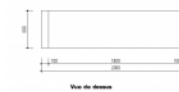

Bench Arch, U-bench with rounded edges

URBASTYLE
CONCRETE STREET FURNITURE

Measurements

✓ 370kg

A U-bench with rounded edges. That is our precast concrete Bench Arch. We have several U-bench type design benches in our program, but the Bench Arch is the only one with rounded edges. These rounded edges give it a more modern look, but it still provides comfortable seating. Available in all our standard colours and finishes. Freestanding or possibility for anchoring with threaded...

Colours and Finishings

- ✓ FERRO
- ✓ FINO
- ✓ FINERRO

Handling

Accessibility