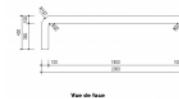

Bench Arch, U-bench with rounded edges

URBASTYLE
CONCRETE STREET FURNITURE

Measurements

✓ 370kg

A U-bench with rounded edges. That is our precast concrete Bench Arch. We have several U-bench type design benches in our program, but the Bench Arch is the only one with rounded edges. These rounded edges give it a more modern look, but it still provides comfortable seating. Available in all our standard colours and finishes. Freestanding or possibility for anchoring with threaded...

Colours and Finishings

- ✓ FERRO
- ✓ FINO
- ✓ FINERRO

Handling

Accessibility