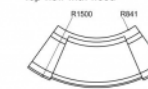

Bench WOOD-Line Round

Product Set: Bench WOOD-Line Straight

Anchoring

- ✓ Free standing

Measurements

- ✓ □ 300 cm - 45/82 cm - in 5 parts - 5040 kg/set

Optional waterproof and anti-graffiti protection.

Other colours on request. Take into consideration a difference of colour on your screen or print-out in comparison with the reality. URBASTYLE cannot bear the responsibility for differences due to print-out or digital media.

Colours and Finishings

- ✓ Polished - Poli
- ✓ Micro etched
- ✓ Velvet

Technical

GEOMETRY

Top view with wood

Crosscut

Top view without wood

Side view