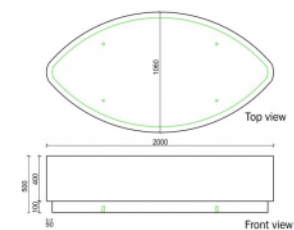

Bench Obelisk

Anchoring

- ✓ Free standing

Measurements

- ✓ 200x106x50 cm - 1789 kg

Optional waterproof and anti-graffiti protection.

Other colours on request. Take into consideration a difference of colour on your screen or print-out in comparison with the reality. URBASTYLE cannot bear the responsibility for differences due to print-out or digital media.

Colours and Finishings

- ✓ Polished - Poli
- ✓ Micro etched
- ✓ Velvet

Technical

GEOMETRY