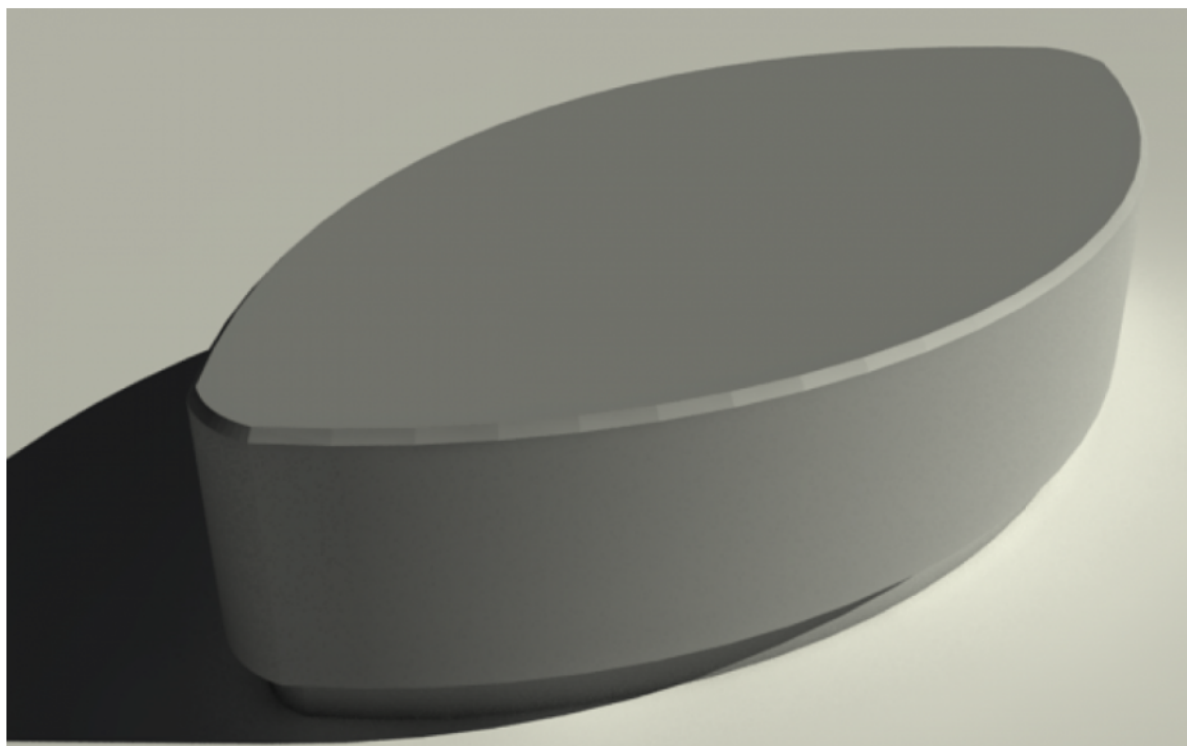

Bench Obelisk

Anchoring

- ✓ Free standing

Measurements

- ✓ 200x106x50 cm - 1789 kg

Optional waterproof and anti-graffiti protection.

Other colours on request. Take into consideration a difference of colour on your screen or print-out in comparison with the reality. URBASTYLE cannot bear the responsibility for differences due to print-out or digital media.

Colours and Finishings

- ✓ Polished - Poli
- ✓ Micro etched
- ✓ Velvet

Technical

GEOMETRY

HANDLING

Accessibility